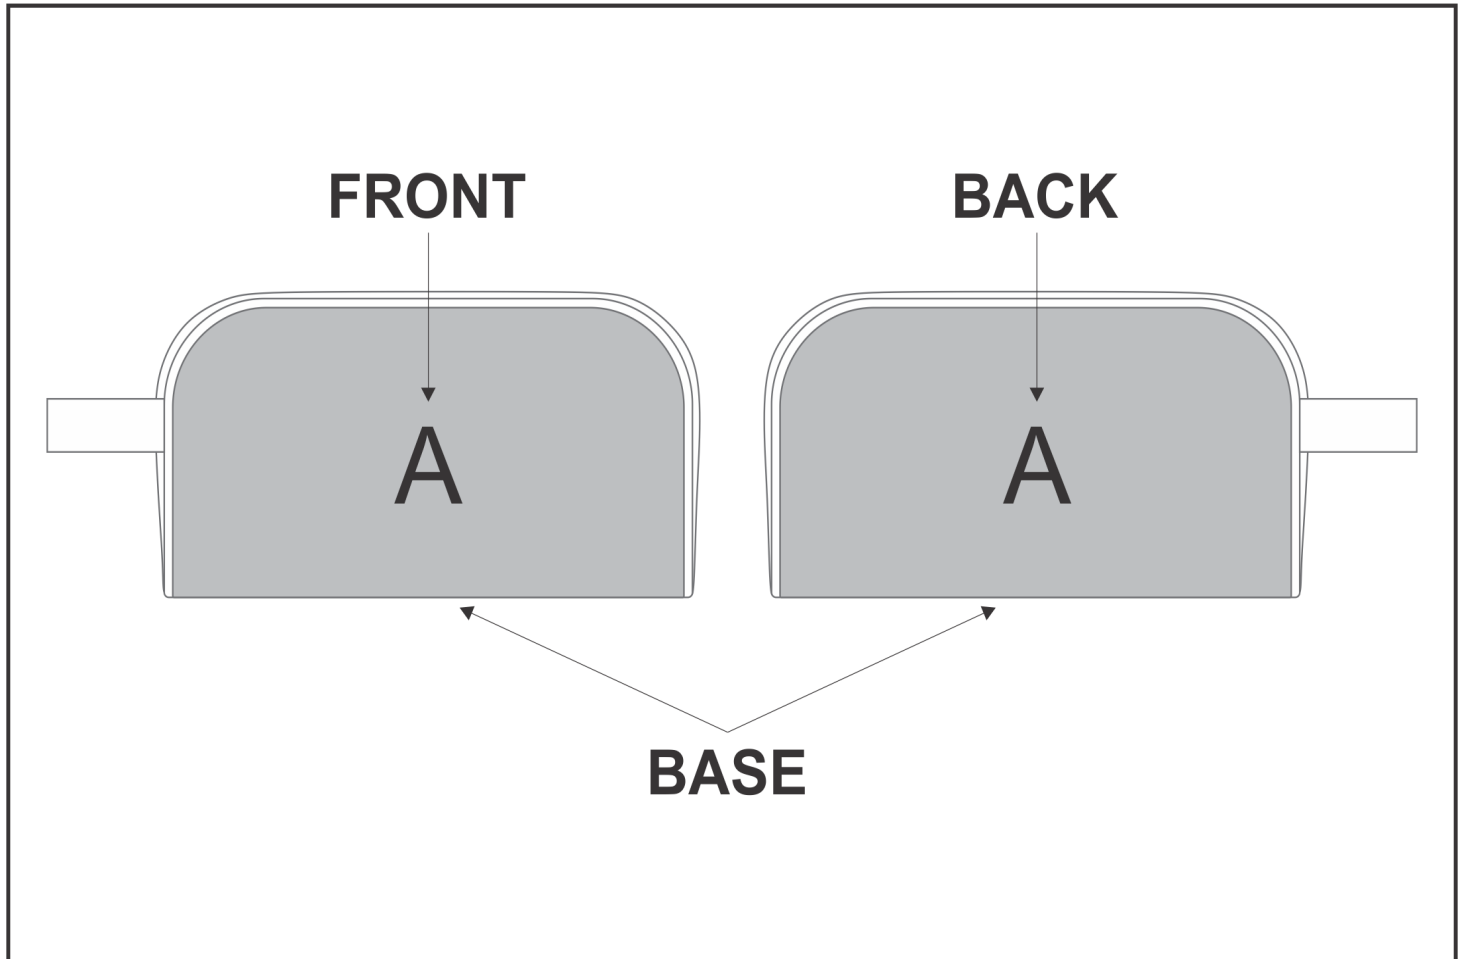

# BC-HP-1-G

Hoppla Somerset Toiletry Bag

## Need to know:

Includes 1-Position Sublimation (setup fees apply)

- Please Note: We cannot guarantee 100% logo Alignment on all Brandable Panels.

## Branding Options:

Position	Branding Method (Branding Code)	No. of Colours	Dimension
A	Custom Sublimation A (CPSUB-A)	Full Colour	257mm wide x 385mm high